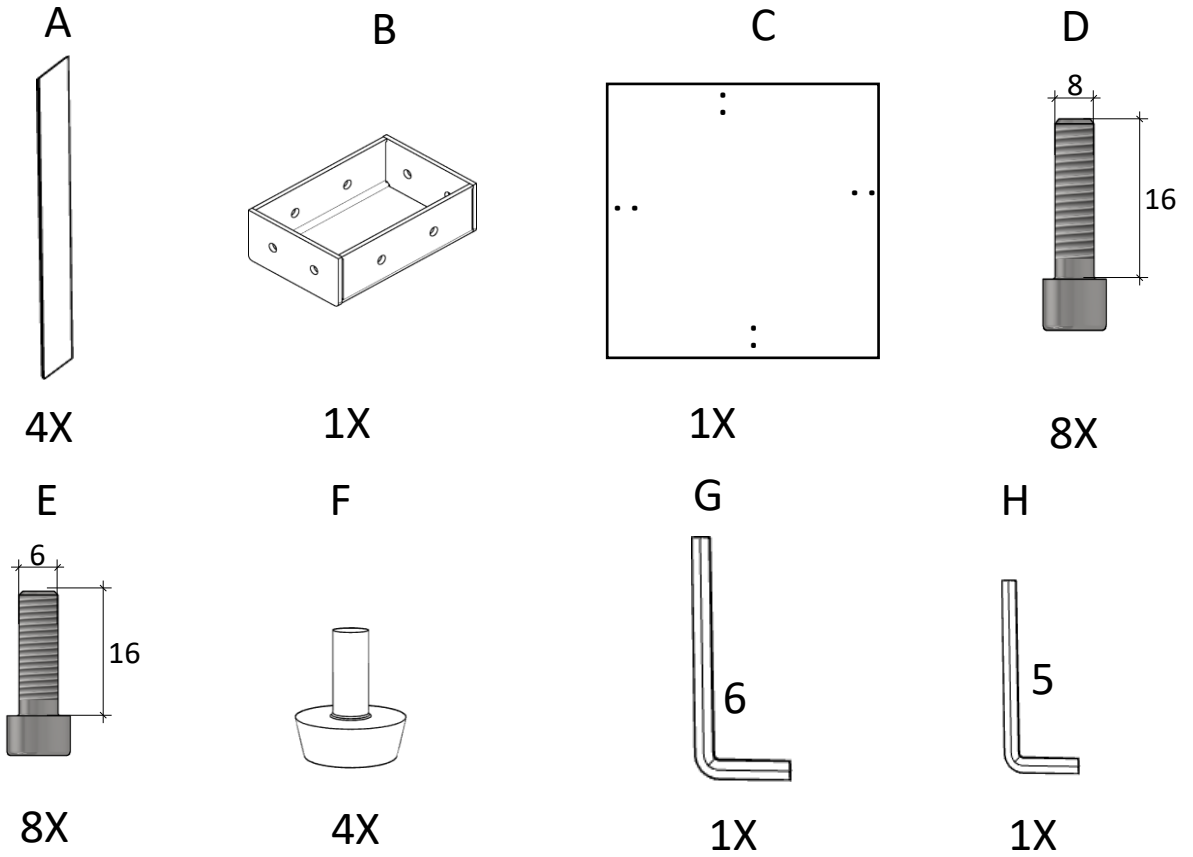

Assembly instruction Torino

Complexity

Time

20min

Instruments

People

PARTS PROVIDED

STEP 1

STEP 2

STEP 3